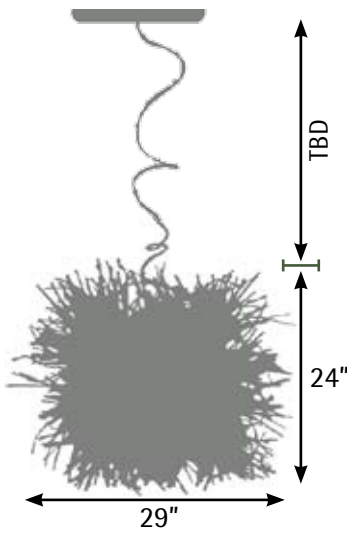

Roost round pendant

Size	Height*	Width*	Depth*	Watts	# Bulbs
tiny	10"	13"	13"	40	1
s	16"	19"	19"	75	1
m	20"	25"	25"	120	2
l	24"	29"	29"	240	4

*At largest point.

Due to the nature of the materials, all measurements are approximate. Drop customized to order.

Large

Medium

Small

Tiny