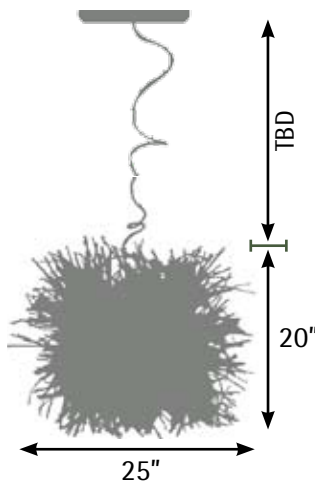

Roost round pendant

Size	Height*	Width*	Depth*	Watts	# Bulbs
tiny	10"	13"	13"	40	1
s	16"	19"	19"	75	1
m	20"	25"	25"	120	2
l	24"	29"	29"	240	4

*At largest point.

Due to the nature of the materials, all measurements are approximate. Drop customized to order.

Large

Medium

Small

Tiny