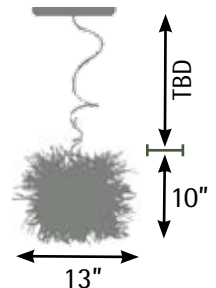

Roost round pendant

Size	Height*	Width*	Depth*	Watts	# Bulbs
tiny	10"	13"	13"	40	1
s	16"	19"	19"	75	1
m	20"	25"	25"	120	2
l	24"	29"	29"	240	4

*At largest point.

Due to the nature of the materials, all measurements are approximate. Drop customized to order.

Large

Medium

Small

Tiny