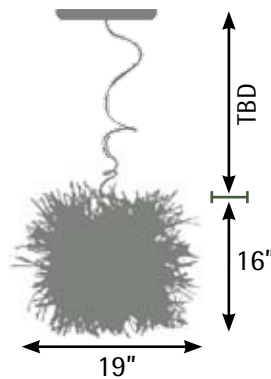

Roost round pendant

Size	Height*	Width*	Depth*	Watts	# Bulbs
tiny	10"	13"	13"	40	1
s	16"	19"	19"	75	1
m	20"	25"	25"	120	2
l	24"	29"	29"	240	4

*At largest point.

Due to the nature of the materials, all measurements are approximate. Drop customized to order.

Large

Medium

Small

Tiny